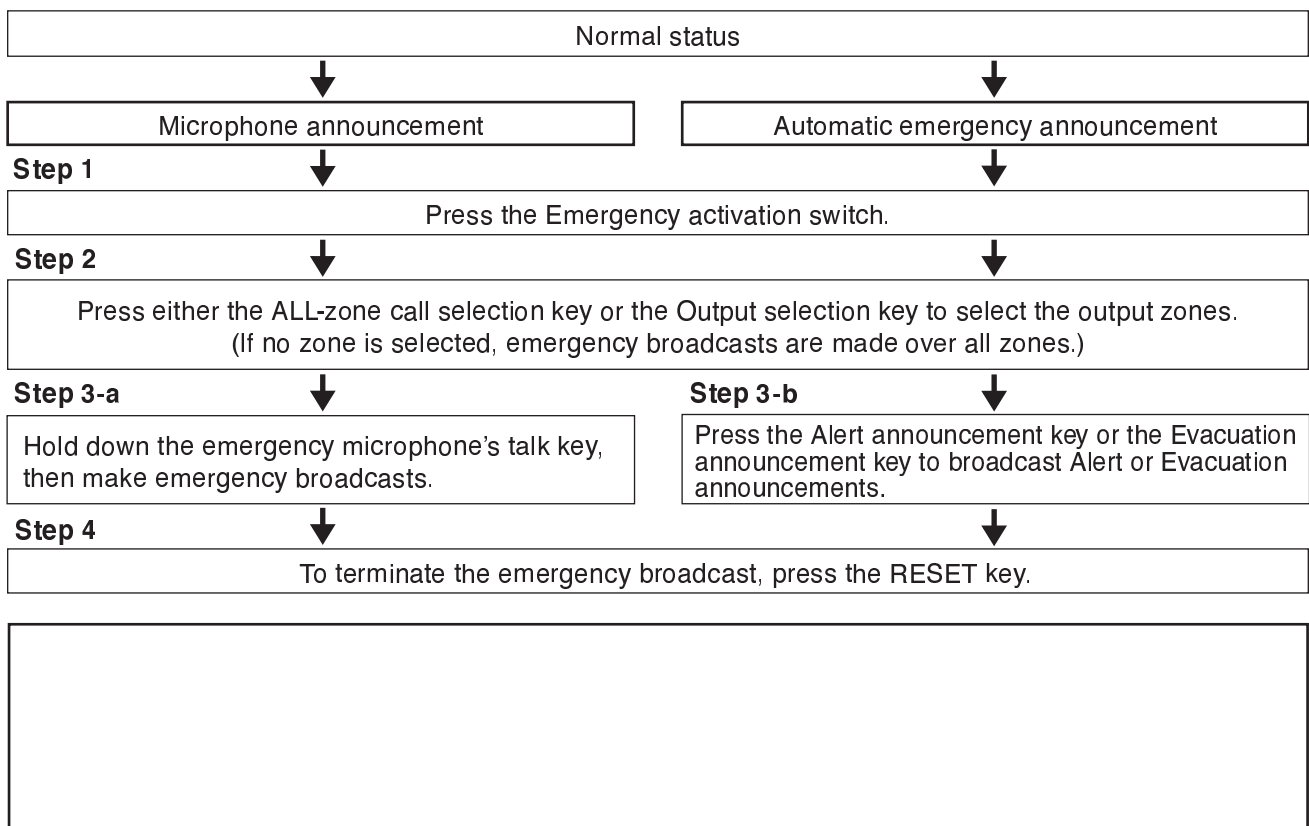

INTEGRATED VOICE EVACUATION SYSTEM

VOICE ALARM SYSTEM AMPLIFIER

VM-3240VA

This document outlines emergency broadcast operation.  
Read the separate instruction manual for more information.

**MAKING EMERGENCY BROADCASTS**

Frame and place this sheet adjacent to the VM-3240VA amplifier for ready reference.