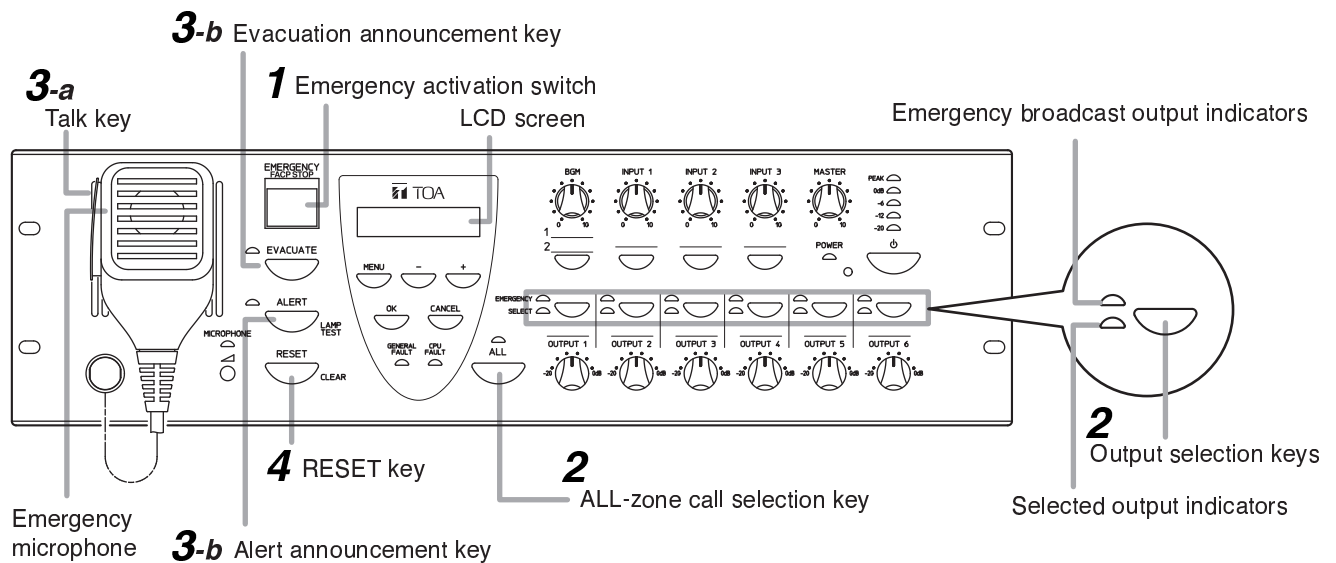

INTEGRATED VOICE EVACUATION SYSTEM

VOICE ALARM SYSTEM AMPLIFIER

VM-3240VA

This document outlines emergency broadcast operation.  
Read the separate instruction manual for more information.

**MAKING EMERGENCY BROADCASTS**

Frame and place this sheet adjacent to the VM-3240VA amplifier for ready reference.