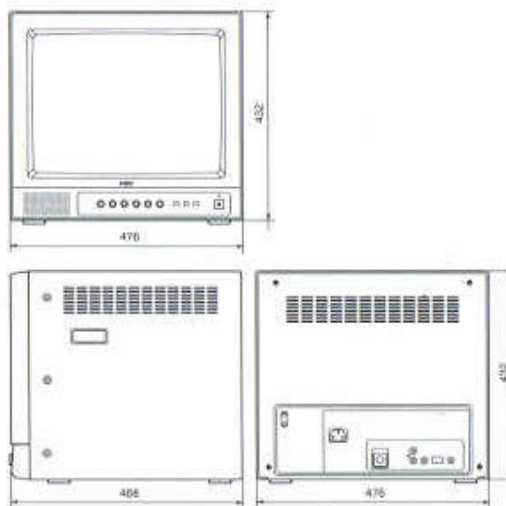

VCM-2101

21 inches Hi Res Color Monitor

- 21-inch metal case cabinet for high performance
- Automatic color switching system (NTSC/PAL)
- Built-in Speaker
- SVHS Input available
- Free Voltage input (AC 90V~260V)
- 2 BNC Inputs

► Dimensions

Horizontal Resolution 450TVLines

External Dimensions 476(18.7")W x 432(17.1")H x 468(18.4") D

Weight 26.8Kg(59.2 lbs)