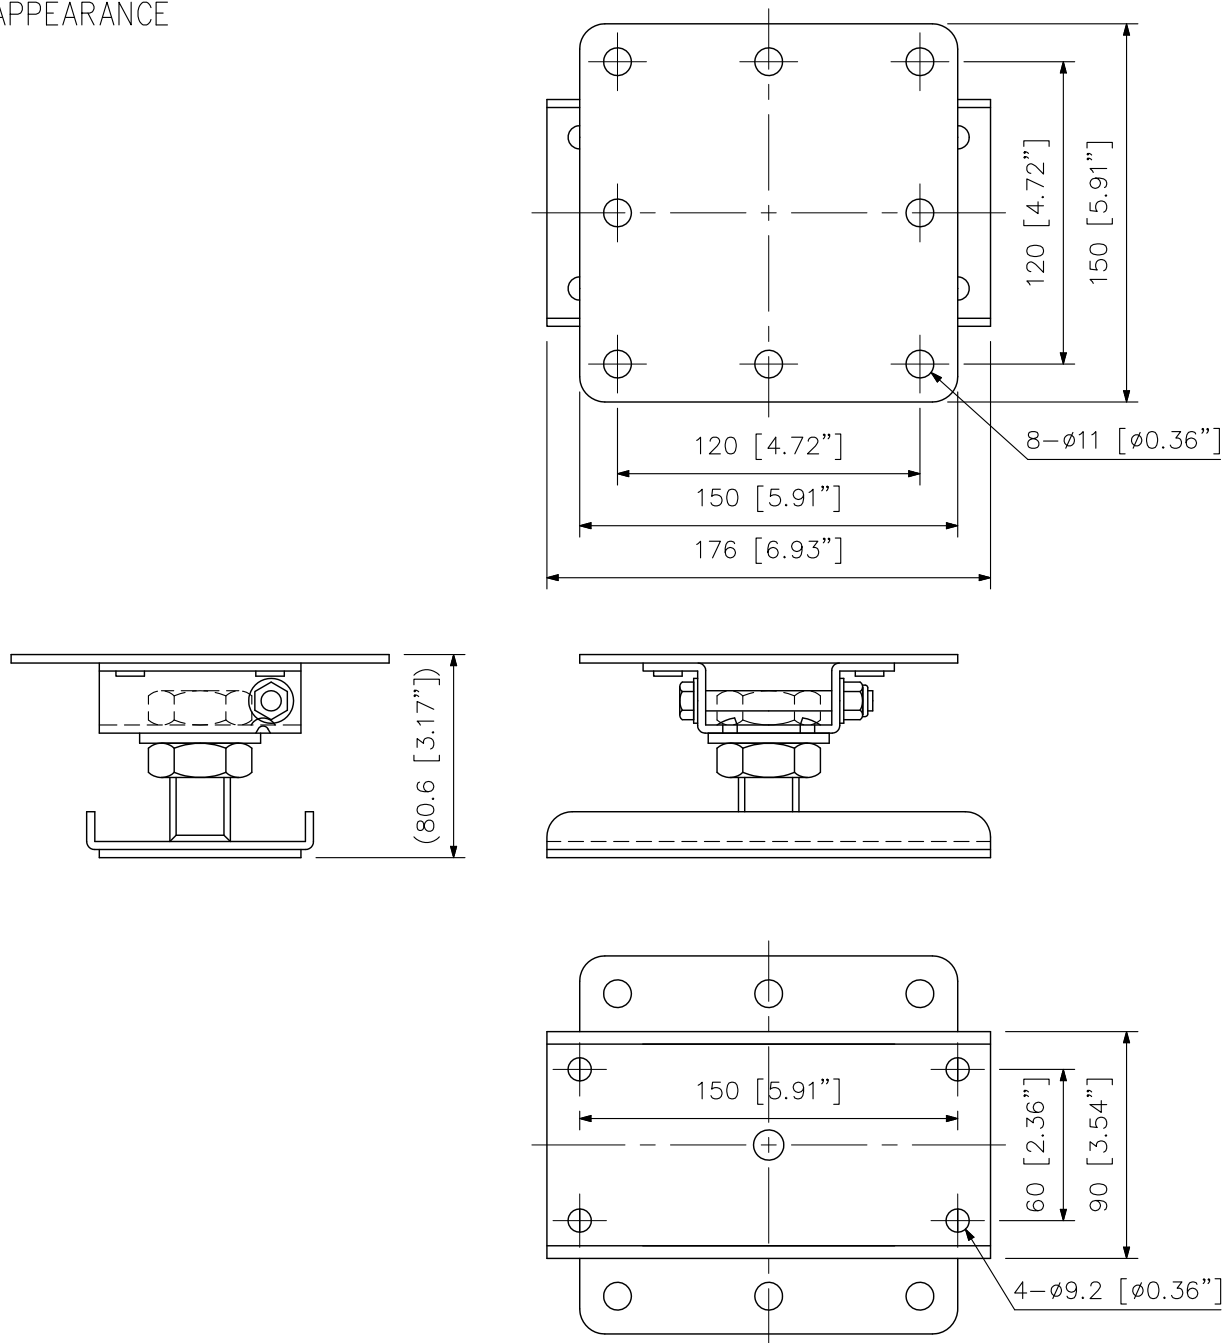

DESCRIPTION

The HY-C0801W Ceiling Mount Bracket is designed to mount the speaker system to a ceiling in conjunction with the optional speaker mount bracket.

SPECIFICATIONS

Applicable Speaker	HS-120W, HS-150W, HS-1200WT, HS-1500WT, HX-7W
Finish	Rolled steel plate, white, semi-gloss, paint
Maximum Speaker Load	35 kg (77.16 lb)
Weight	1.9 kg (4.19 lb)
Accessory	Speaker mounting bolt (with washer) 4
Option	Mounting bracket: HY-1200HW, HY-1200VW, HY-1500HW, HY-1500VW, HY-VM-7W

APPEARANCE

UNIT:mm SCALE:1/3

Note: Numerical values in parentheses are for reference only.