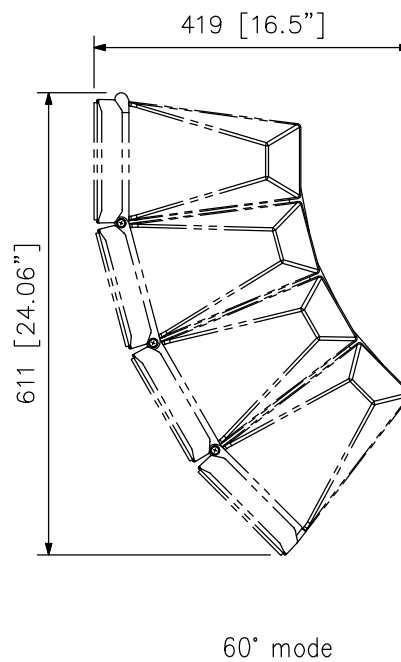

### DESCRIPTION

By using three HY-60DW-WP brackets, the directivity angle mode of the HX-7W-WP can be changed to 60° mode. It is also possible to change the directivity angle mode to 15° mode, 30° mode, or 45° mode. This bracket is designed for outdoor use.

### SPECIFICATIONS

Finish	Stainless steel, white, semi-gloss, paint
Weight	70 g (0.15 lb)

Note: Every speaker module must be aimed horizontally or down to keep the weather resistant capability.

### APPEARANCE

Mounting example (scale: 1/10)

Example for directivity angle modes (scale: 1/10)

UNIT: mm SCALE: 1/2