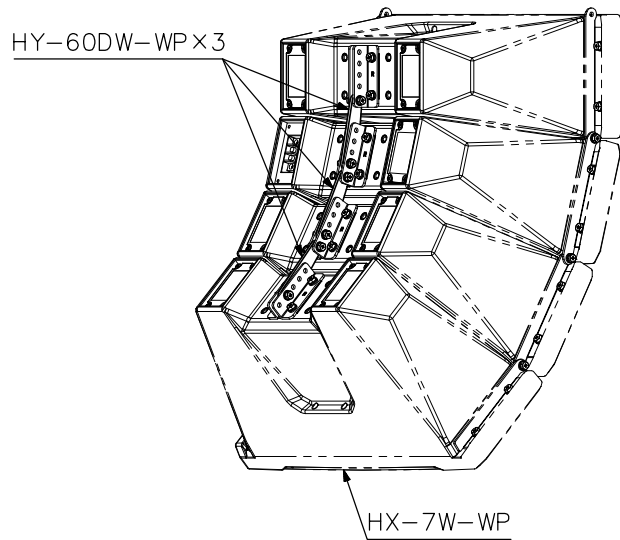

### DESCRIPTION

By using three HY-60DW-WP brackets, the directivity angle mode of the HX-7W-WP can be changed to 60° mode. It is also possible to change the directivity angle mode to 15° mode, 30° mode, or 45° mode. This bracket is designed for outdoor use.

### SPECIFICATIONS

Finish	Stainless steel, white, semi-gloss, paint
Weight	70 g (0.15 lb)

Note: Every speaker module must be aimed horizontally or down to keep the weather resistant capability.

### APPEARANCE

Mounting example (scale: 1/10)

Example for directivity angle modes (scale: 1/10)

UNIT: mm SCALE: 1/2