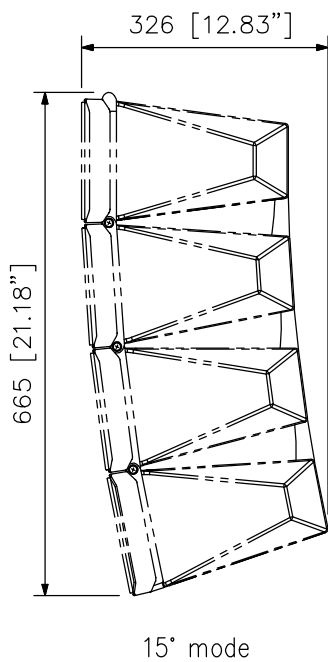

### DESCRIPTION

By using three HY-60DW-WP brackets, the directivity angle mode of the HX-7W-WP can be changed to 60° mode. It is also possible to change the directivity angle mode to 15° mode, 30° mode, or 45° mode. This bracket is designed for outdoor use.

### SPECIFICATIONS

Finish	Stainless steel, white, semi-gloss, paint
Weight	70 g (0.15 lb)

Note: Every speaker module must be aimed horizontally or down to keep the weather resistant capability.

### APPEARANCE

Mounting example (scale: 1/10)

Example for directivity angle modes (scale: 1/10)

UNIT: mm SCALE: 1/2