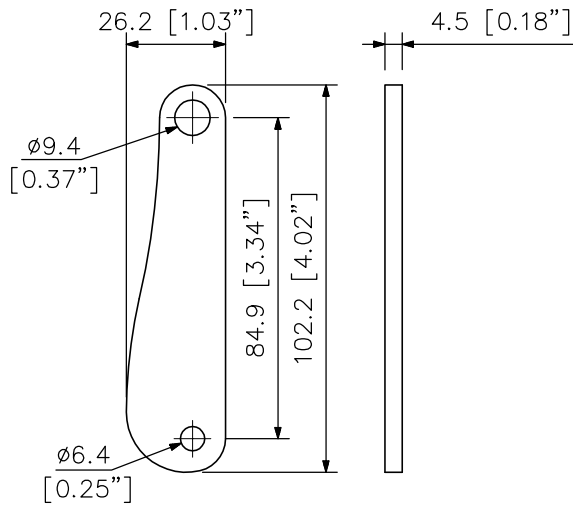

### DESCRIPTION

By using three HY-60DW-WP brackets, the directivity angle mode of the HX-7W-WP can be changed to 60° mode. It is also possible to change the directivity angle mode to 15° mode, 30° mode, or 45° mode. This bracket is designed for outdoor use.

### SPECIFICATIONS

Finish	Stainless steel, white, semi-gloss, paint
Weight	70 g (0.15 lb)

Note: Every speaker module must be aimed horizontally or down to keep the weather resistant capability.

### APPEARANCE

Mounting example (scale: 1/10)

Example for directivity angle modes (scale: 1/10)

UNIT: mm SCALE: 1/2