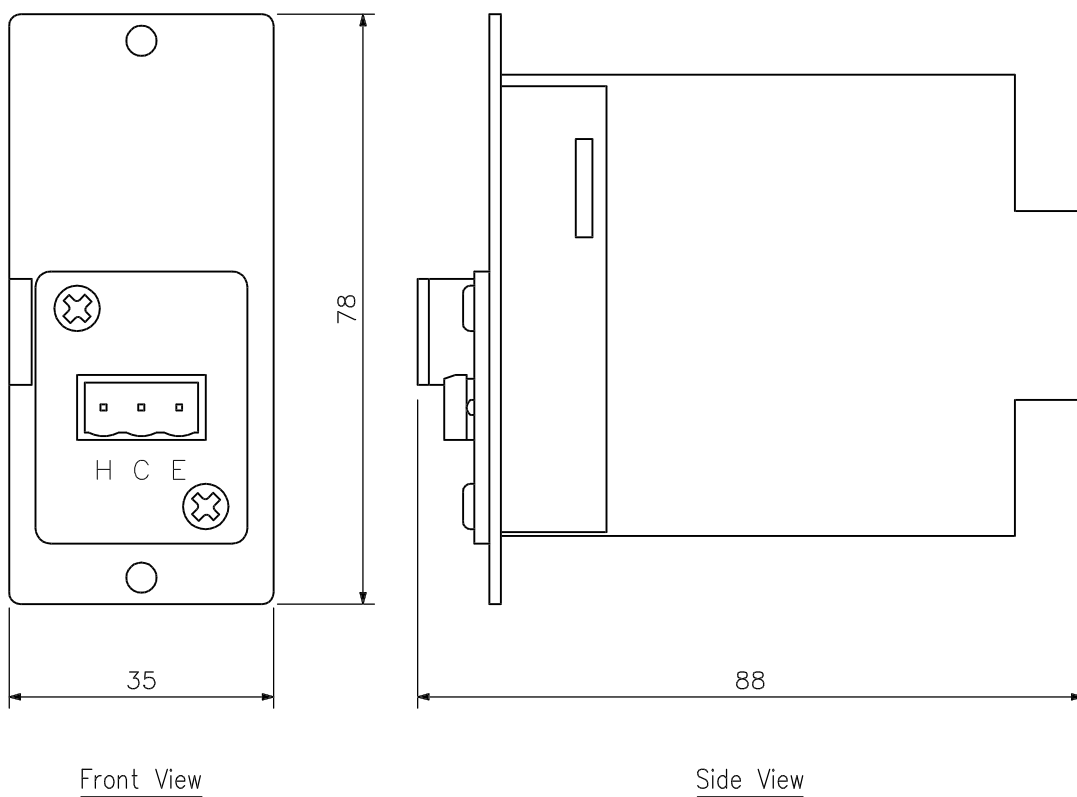

■DESCRIPTION

The E-07S is a controller module for HB-1, FB-100 to be used in conjunction with the 900 series modular mixers and amplifiers (MK2 and A series) .

■SPECIFICATIONS

Power Source	24 V DC
Current Consumption	Less than 35 mA
Input	6-pin card edge-connector
Output	3-pin terminal block
Noise Output (20 Hz - 20 kHz BPF)	Less than 50 $\mu$ V
Distortion	Less than 0.1%
Dimensions	35 (W) $\times$ 78 (H) $\times$ 88 (D) mm
Weight	95 g

■APPEARANCE

CONNECTION	H: Hot C: Common E: Earth
------------	---------------------------------

UNIT:mm SCALE:1/1