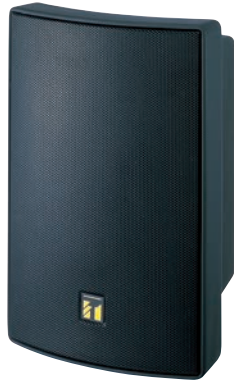

BS-1030

Music/Paging Speakers

Tastefully designed to harmonize with building interiors.

Features

- 2-Way bass reflex speaker
- Cost-effective high power PA box speaker
- Aesthetically pleasing design blends in modern buildings and other facilities, such as boutique, restaurant and amusement park
- Low impedance (8Ω) or high impedance (100V/70V) selectable by rotary switch
- Splashproof construction in compliance with IPX4

Specifications

	BS-1030B/W
Rated Input (100V line)	30W
Rated Impedance	8Ω/100V line: 330Ω, 500Ω, 200kΩ, 670Ω, 1kΩ, 2kΩ 70V line: 170Ω, 250Ω, 330Ω, 500Ω, 1kΩ
Sensitivity (1W, 1m)	90 dB
Frequency Response	80 – 20,000 Hz
Speaker Component	12cm dynamic cone-type + dome-type
Finish	Enclosure: ABS resin, black or white Grille: Surface treated steel plate, black or white, powder coating
Dimensions	196 (W) x 290 (H) x 150 (D) mm 7.7 (W) x 11.4 (H) x 5.9 (D) in
Weight	2.5kg 5.5lbs
Option	SP-410 Wall Mount Bracket