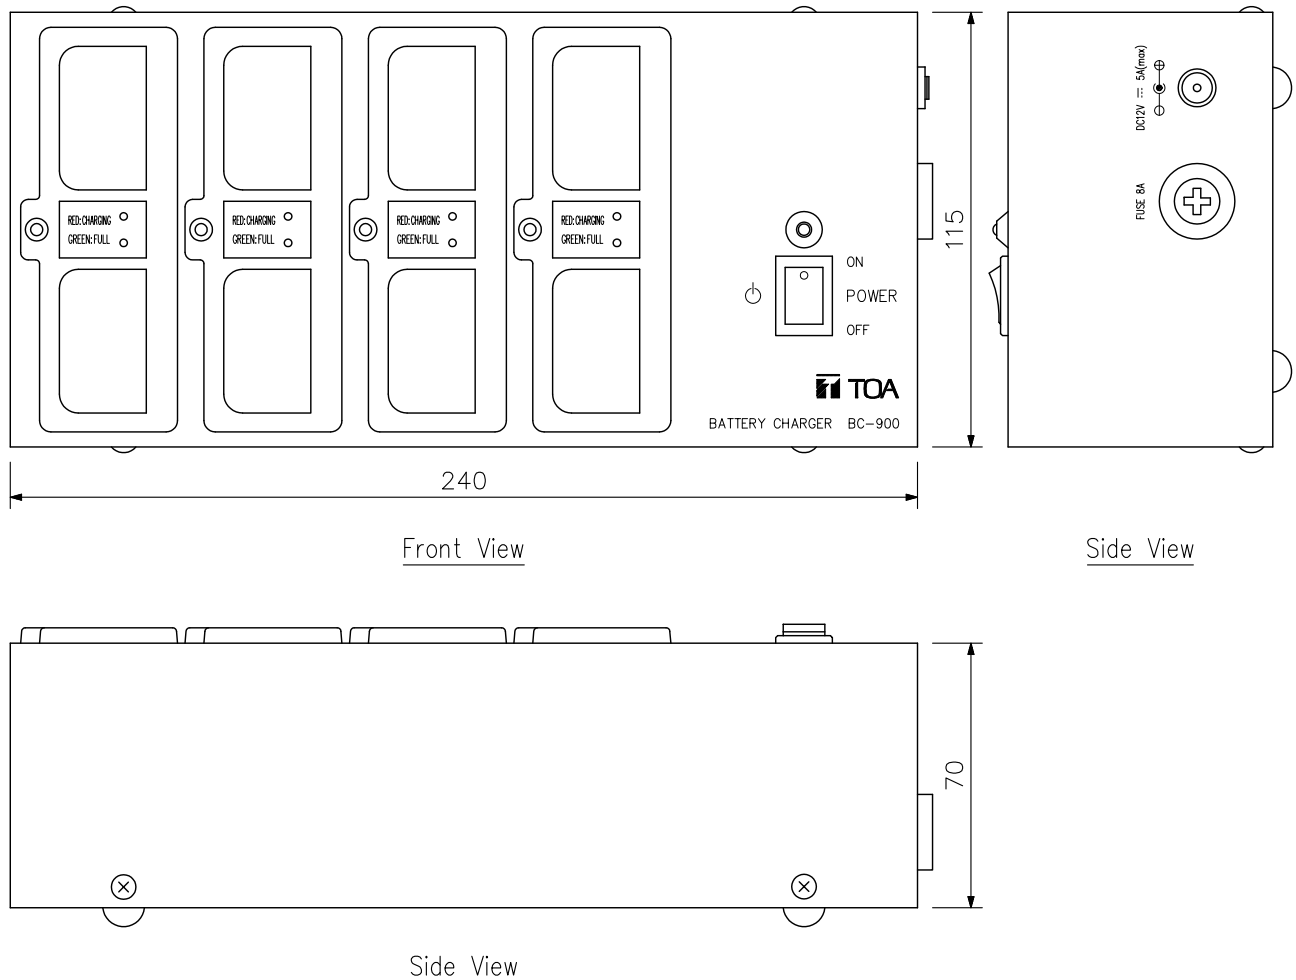

## DESCRIPTION

The BC-900 is a dedicated battery charger for the BP-900 (optional) used in the Chairman Units, and Delegate Units. It permits up to 8 batteries to be simultaneously charged within up to 5 hours.

## SPECIFICATIONS

Power Source	100 – 240 V AC, 50/60 Hz (supplied from AC adapter (accessory))
Current Consumption	Max. 5 A
Charging Time	Approx. 5 hours
Charging Capacity	8 BP-900 batteries (option)
LED Indicator	Charging status (Green: Full charge, Red: On charge), Power indicator
Operating Temperature	0 °C to +40 °C
Finish	Case: Steel, black, paint Battery receptacles: PPO resin, black
Dimensions	240 (W) × 70 (H) × 115 (D) mm
Weight	Unit: 1.2 kg, AC adapter: 520 g
Accessory	AC adapter (Cord length: 1.8 m DC cord, and 2 m detachable AC cord) ...1

## APPEARANCE

UNIT:mm SCALE:1/2